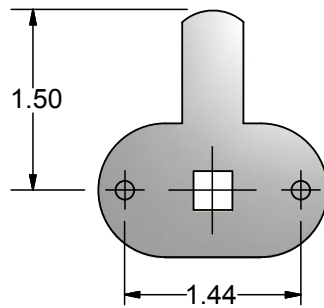

Weather Resistant Oval Handle for Glass Mount Truck Cap Doors

DC4050

- Outdoor oval handle resists moisture, dust, salt and extreme temperatures
- Great low profile option for back and side Truck Cap Doors
- Available keyed-alike or keyed-different
- 200 Key Changes
- Automotive style reversible key with optional plastic over molding
- Plug removable
- Automotive style dust shutter

Part Number	Housing Length [B-Dim]*	
	Inches	Millimeters
DC4050	13/16	20.6

Material and Finish

- Housing: Zinc alloy with stainless steel scalp and upgraded dust shutter
- Finish: Textured black powder coat

Installation and Rotation

Rev 0
12/8/2015

Illinois Lock Company
A division of the Eastern Company

www.illinoislock.com • sales@illinoislock.com • 847-537-1800

Weather Resistant Oval Handle for Glass Mount Truck Cap Doors

DC4050

Handle Cams

.314" - .319" Cam Boss

255F748
3-Point Cam (Short)

255F758
3-Point Cam (Long)

S214271
2-Point Cam

255F768
Holding Plate

354F638
Bumped-In Cam