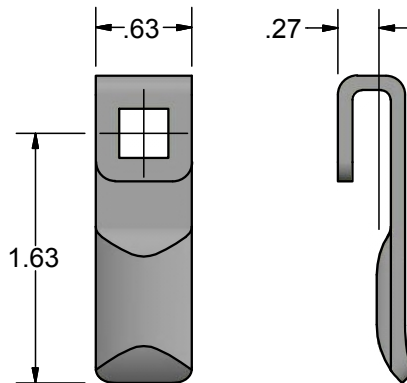

Weather Resistant Oval Handle for Glass Mount Truck Cap Doors

DC4050

- Outdoor oval handle resists moisture, dust, salt and extreme temperatures
- Great low profile option for back and side Truck Cap Doors
- Available keyed-alike or keyed-different
- 200 Key Changes
- Automotive style reversible key with optional plastic over molding
- Plug removable
- Automotive style dust shutter

Part Number	Housing Length [B-Dim]*	
	Inches	Millimeters
DC4050	13/16	20.6

Material and Finish

- Housing: Zinc alloy with stainless steel scalp and upgraded dust shutter
- Finish: Textured black powder coat

DC4050

Handle Cams

.314" - .319" Cam Boss

255F748
3-Point Cam (Short)

255F758
3-Point Cam (Long)

S214271
2-Point Cam

255F768
Holding Plate

354F638
Bumped-In Cam

354F628
Bumped-Out Cam

Weather Resistant Oval Handle for Glass Mount Truck Cap Doors

DC4050

Accessories/Replacement Parts

Mounting Nut 3/8-24
PN: D7217

Mounting Grommit
PN: P7216

Spacer
PN: P7215