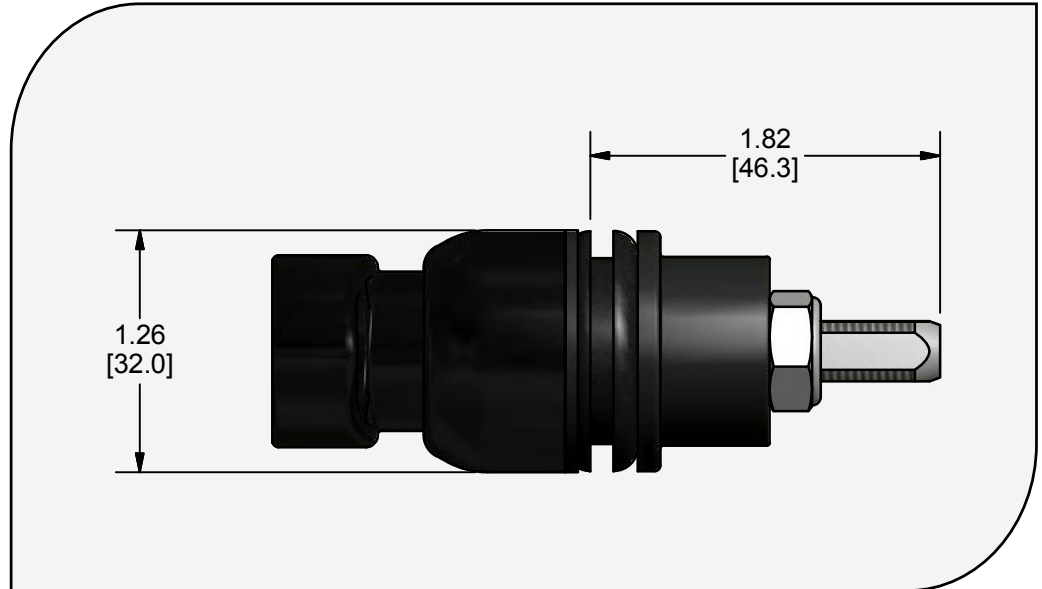

Weather Resistant Oval Handle for Glass Mount Truck Cap Doors

DC4050

- Outdoor oval handle resists moisture, dust, salt and extreme temperatures
- Great low profile option for back and side Truck Cap Doors
- Available keyed-alike or keyed-different
- 200 Key Changes
- Automotive style reversible key with optional plastic over molding
- Plug removable
- Automotive style dust shutter

Part Number	Housing Length [B-Dim]*	
	Inches	Millimeters
DC4050	13/16	20.6

Material and Finish

- Housing: Zinc alloy with stainless steel scalp and upgraded dust shutter
- Finish: Textured black powder coat

DC4050

Handle Cams

.314" - .319" Cam Boss

255F748
3-Point Cam (Short)

255F758
3-Point Cam (Long)

S214271
2-Point Cam

255F768
Holding Plate

354F638
Bumped-In Cam