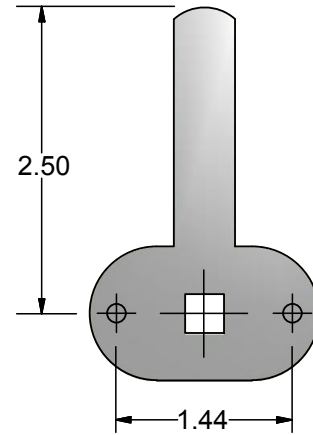

Part Number	Housing Length [B-Dim]*	
	Inches	Millimeters
DC4050	13/16	20.6

Material and Finish

- Housing: Zinc alloy with stainless steel scalp and upgraded dust shutter
- Finish: Textured black powder coat

Installation and Rotation

Rev 0
12/8/2015

Illinois Lock Company
A division of the Eastern Company

www.illinoislock.com • sales@illinoislock.com • 847-537-1800

Weather Resistant Oval Handle for Glass Mount Truck Cap Doors

DC4050

Handle Cams

.314" - .319" Cam Boss

255F748
3-Point Cam (Short)

255F758
3-Point Cam (Long)

S214271
2-Point Cam

255F768
Holding Plate

354F638
Bumped-In Cam