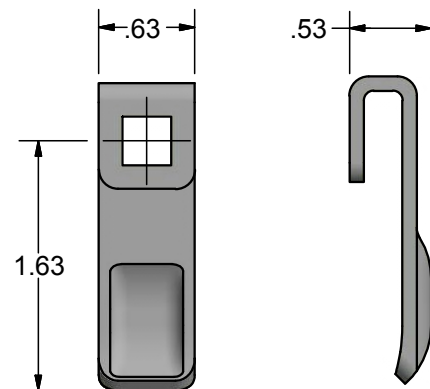

Part Number	Housing Length [B-Dim]*	
	Inches	Millimeters
DC4050	13/16	20.6

Material and Finish

- Housing: Zinc alloy with stainless steel scalp and upgraded dust shutter
- Finish: Textured black powder coat

DC4050

Handle Cams

.314" - .319" Cam Boss

255F748
3-Point Cam (Short)

255F758
3-Point Cam (Long)

S214271
2-Point Cam

255F768
Holding Plate

354F638
Bumped-In Cam

354F628
Bumped-Out Cam

Weather Resistant Oval Handle for Glass Mount Truck Cap Doors

DC4050

Accessories/Replacement Parts

Mounting Nut 3/8-24
PN: D7217

Mounting Grommit
PN: P7216

Spacer
PN: P7215