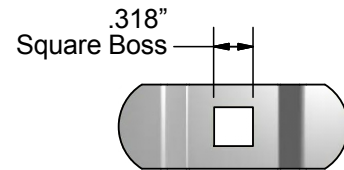

Part Number	Housing Length [B-Dim]*	
	Inches	Millimeters
DC4050	13/16	20.6

Material and Finish

- Housing: Zinc alloy with stainless steel scalp and upgraded dust shutter
- Finish: Textured black powder coat

DC4050

Handle Cams

.314" - .319" Cam Boss

255F748
3-Point Cam (Short)

255F758
3-Point Cam (Long)

S214271
2-Point Cam

255F768
Holding Plate

354F638
Bumped-In Cam