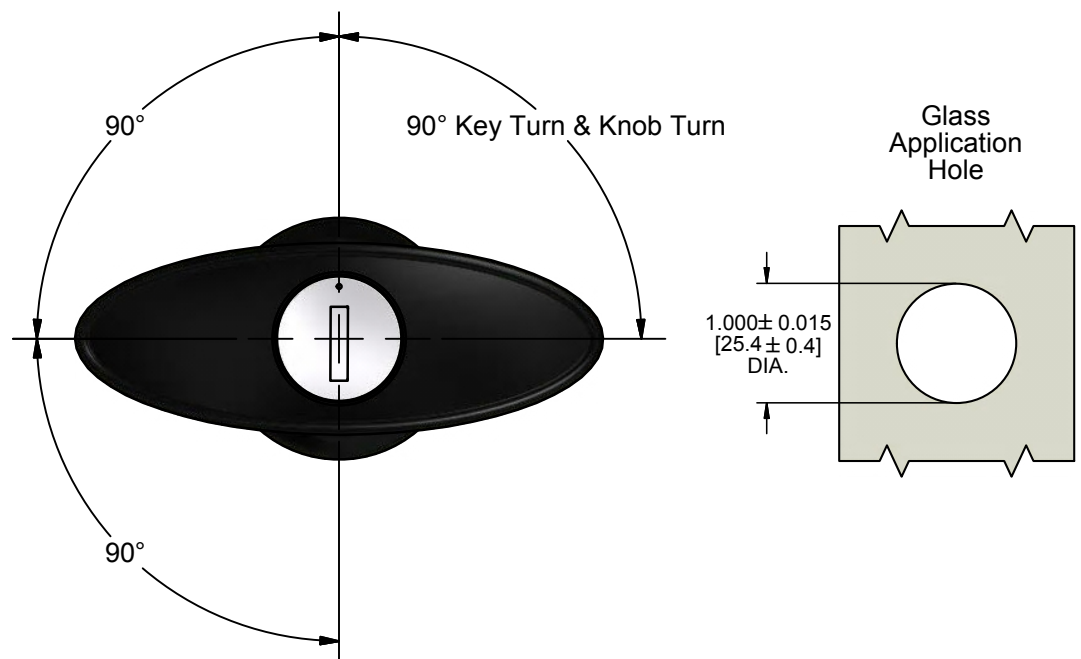

Installation and Rotation

Rev 0
12/8/2015

Illinois Lock Company
A division of the Eastern Company

www.illinoislock.com • sales@illinoislock.com • 847-537-1800