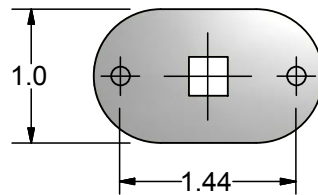

Part Number	Housing Length [B-Dim]*	
	Inches	Millimeters
DC4050	13/16	20.6

Material and Finish

- Housing: Zinc alloy with stainless steel scalp and upgraded dust shutter
- Finish: Textured black powder coat

DC4050

Handle Cams

.314" - .319" Cam Boss

255F748
3-Point Cam (Short)

255F758
3-Point Cam (Long)

S214271
2-Point Cam

255F768
Holding Plate

354F638
Bumped-In Cam