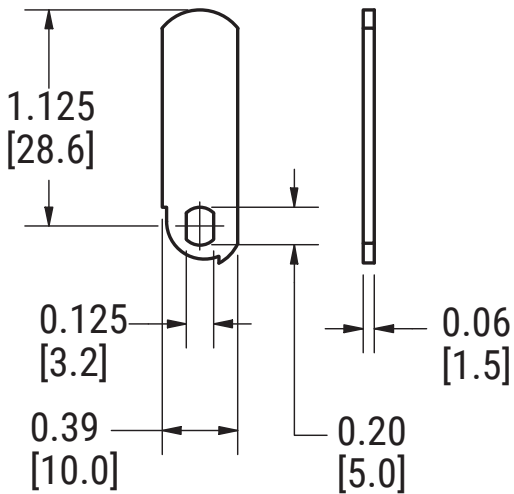

Lock Washer

Cam Nut

Mounting Nut

1.125" Straight Cam

1.125" x .125" Offset Cam