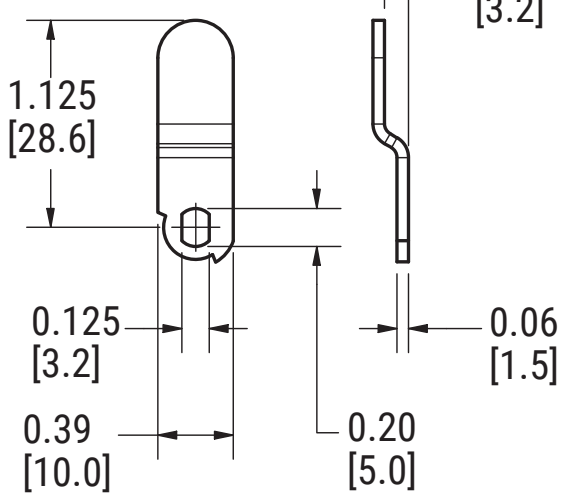

Lock Washer

Cam Nut

Mounting Nut

1.125" Straight Cam

1.125" x .125" Offset Cam