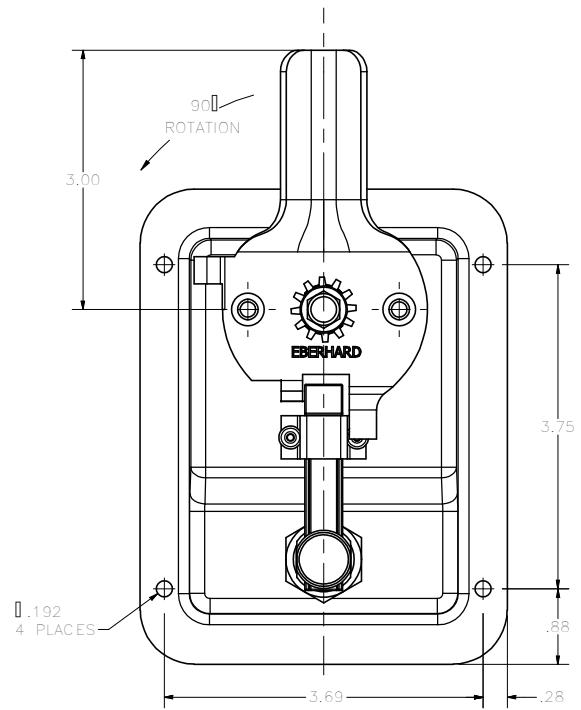

NOTE: FOR MOUNTING .22 THICK RODS, ORDER SEPARATELY:
9X-101 COTTER PINS (QTY 2), 5646-7 SPRING WASHERS (QTY 2)
AND 1-6902-10 SPACERS (QTY 2).
ALL PARTS TO BE SHIPPED LOOSE BULK PACKED.

SUPERSEDES DRAWING 3-6903-50/SS50 SHEET 1 OF 2 DATED 8-18-97.

CUSTOMER PRINT
SHEET 1 OF 2

EBERHARD MANUFACTURING CO.
DIVISION OF
THE EASTERN COMPANY
CLEVELAND, OHIO 44149-9712