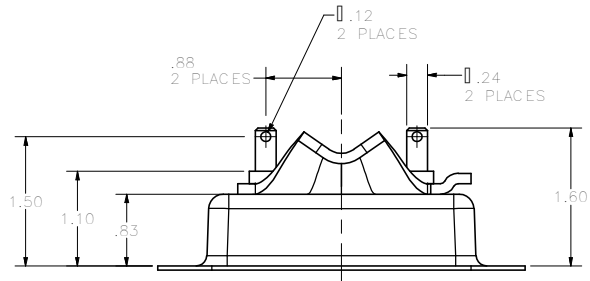

REVISION HISTORY			
REV	DESCRIPTION	EN	DATE
1	CONVERTED TO 3D	5619	8-30-13

SCALE: HALF