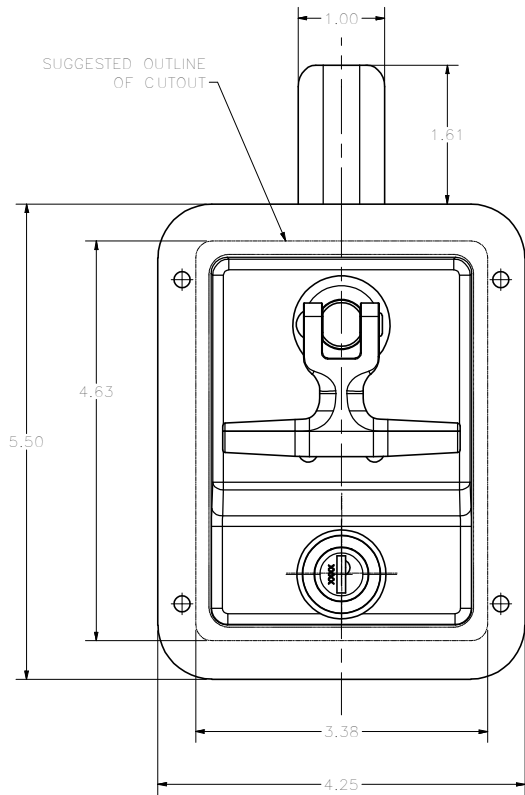

NOTE: FOR MOUNTING .22 THICK RODS, ORDER SEPARATELY:
9X-101 COTTER PINS (QTY 2), 5646-7 SPRING WASHERS (QTY 2)
AND 1-6902-10 SPACERS (QTY 2).
ALL PARTS TO BE SHIPPED LOOSE BULK PACKED.

SUPERSEDES DRAWING 3-6903-50/SS50 SHEET 1 OF 2 DATED 8-18-97.

CUSTOMER PRINT
SHEET 1 OF 2

EBERHARD MANUFACTURING CO.
DIVISION OF
THE EASTERN COMPANY
CLEVELAND, OHIO 44149-9712