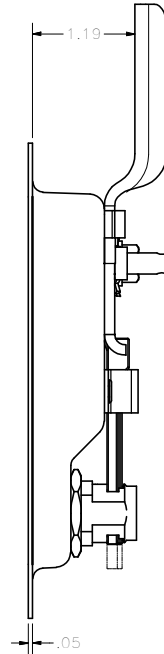

NOTE: FOR MOUNTING .22 THICK RODS, ORDER SEPARATELY:
9X-101 COTTER PINS (QTY 2), 5646-7 SPRING WASHERS (QTY 2)
AND 1-6902-10 SPACERS (QTY 2).
ALL PARTS TO BE SHIPPED LOOSE BULK PACKED.

SUPERSEDES DRAWING 3-6903-50/SS50 SHEET 1 OF 2 DATED 8-18-97.

CUSTOMER PRINT
SHEET 1 OF 2

EBERHARD MANUFACTURING CO.
DIVISION OF
THE EASTERN COMPANY
CLEVELAND, OHIO 44149-9712