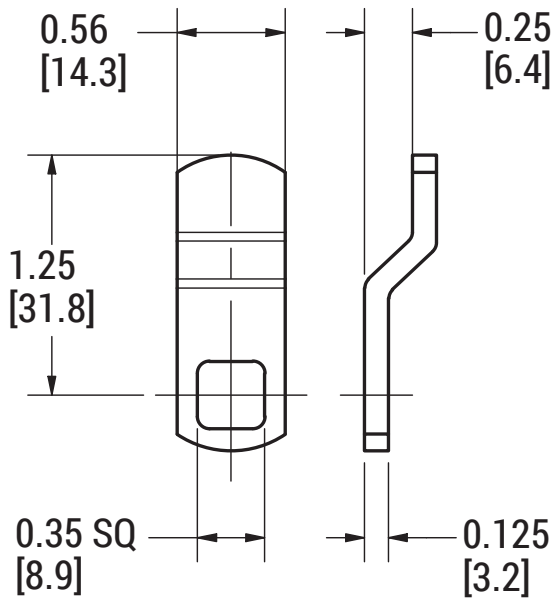

Cam Nut

Lock Washer

90°
Stop Plate

180°
Stop Plate

Mounting Nut

Spur Washer

Trim Washer

1.25" Straight Cam

1.25" x .25" Offset Cam