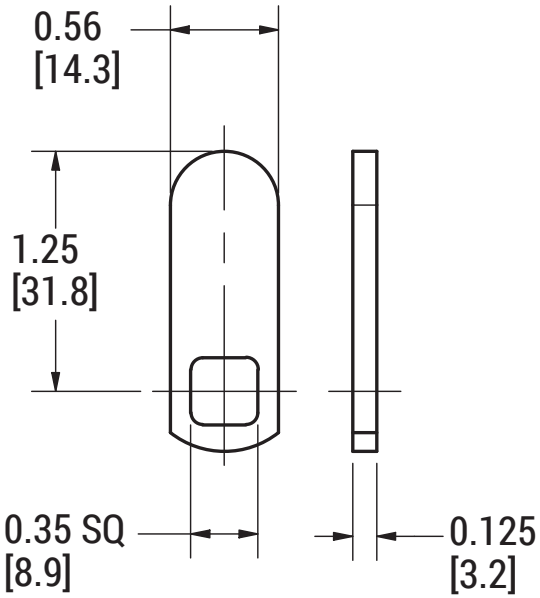

Cam Nut

Lock Washer

90°
Stop Plate

180°
Stop Plate

Mounting Nut

Spur Washer

Trim Washer

1.25" Straight Cam

1.25" x .25" Offset Cam